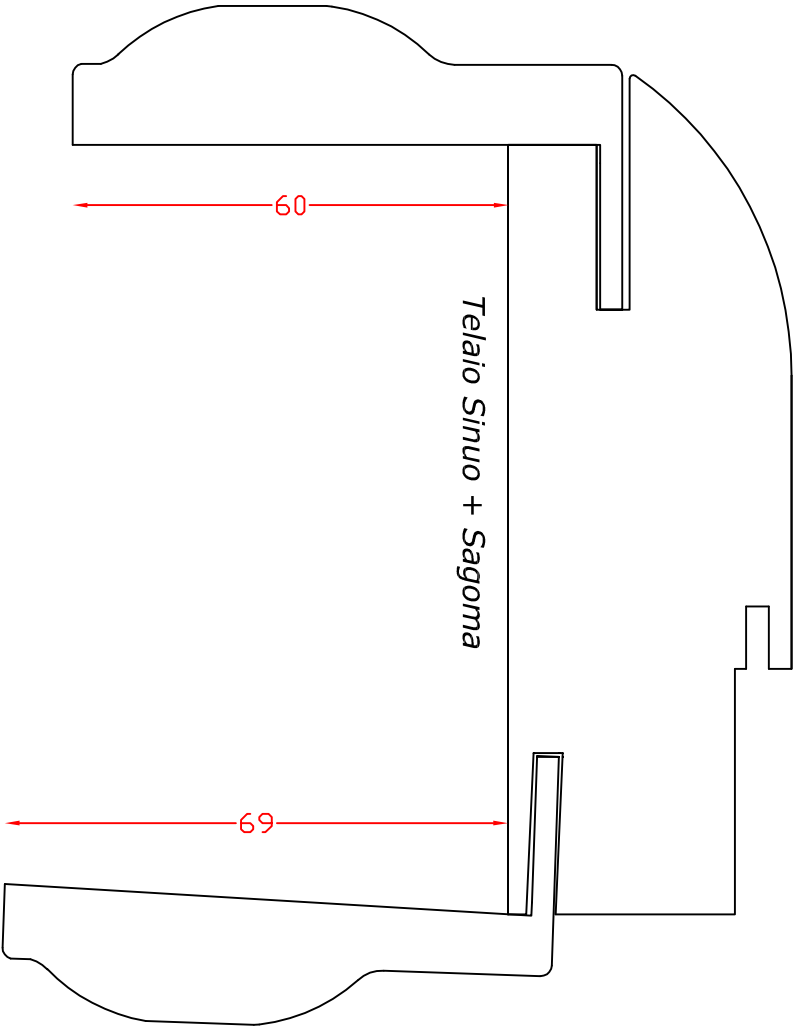

Telajo Sinuo

Telajo Sinuo + Sagoma

Cornice  
Sagoma

General Notes

No.	Revision/Issue	Date

Firm Name and Address

Project Name and Address

Telajo Sinuo, cornice  
sagoma

Project

Telajo SINUO

Date

17/09/2015

Scale

1:1

Sheet