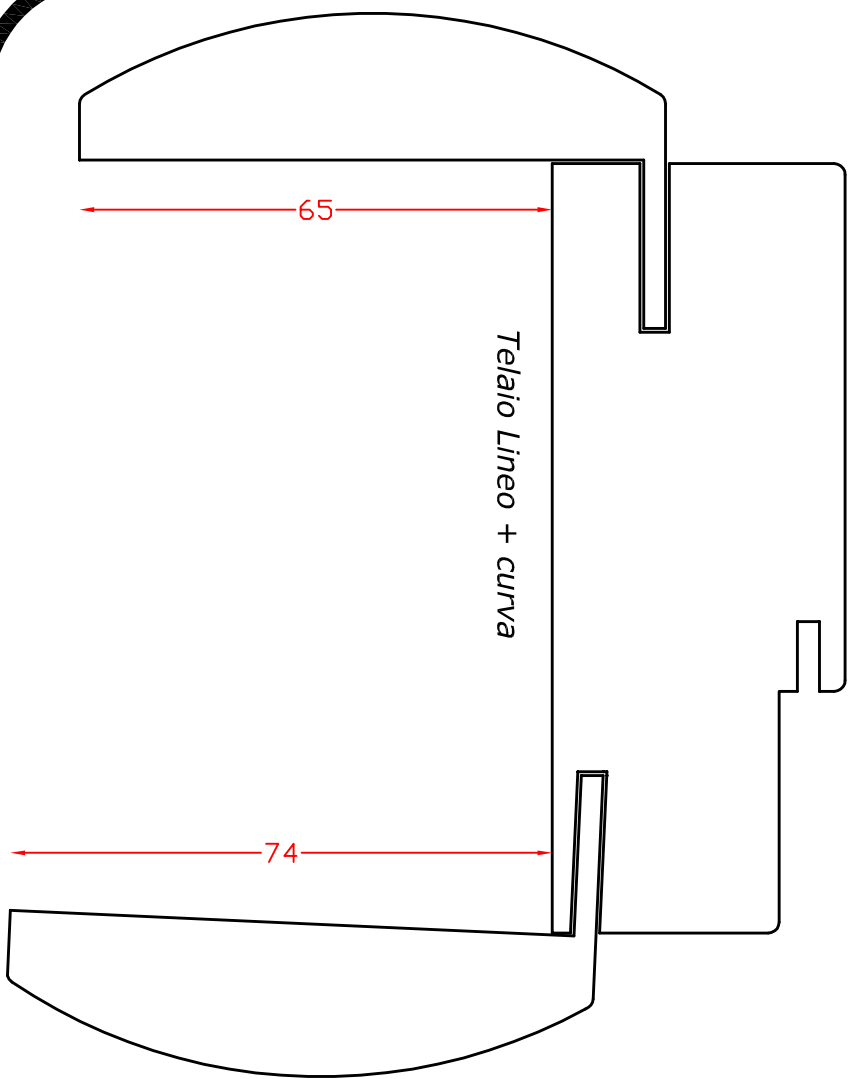

Telaio Lineo

Cornice
Curva

Telaio Lineo + curva

General Notes		
No.	Revision/Issue	Date

Firm Name and Address

Project Name and Address
Telaio Lineo, cornice
curva

Project	Sheet
Telaio LINEO	
Date	
14/09/2015	
Scale	
1:1	